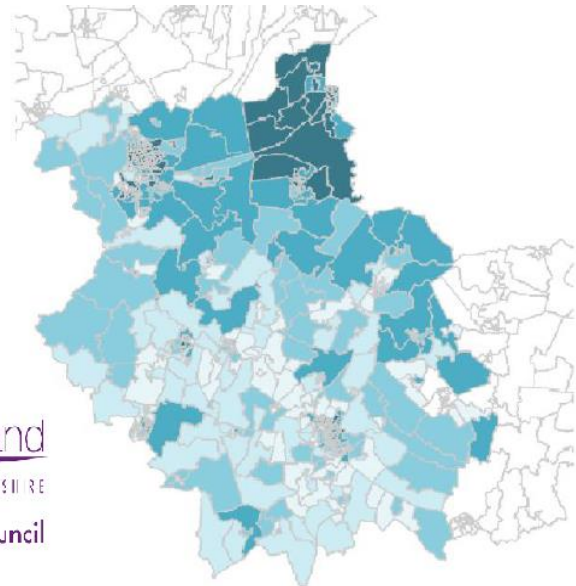

Greater Cambridge, Greater Peterborough Housing & Well-being Visioning Workshop

Global Sustainability
Institute

SUSTAINABILITY EAST

You are invited to attend the last in a series of regional 'visioning workshops' for local housing development!

We are reaching out to residents of Wisbech who, we believe, should have a voice in the future of local housing development. Come join our fun and thought-provoking 'visioning exercises' to imagine a future housing system that makes us happy, healthy and well! **Results will be shared with local councils and the Cambridgeshire-Peterborough Combined Authority.**