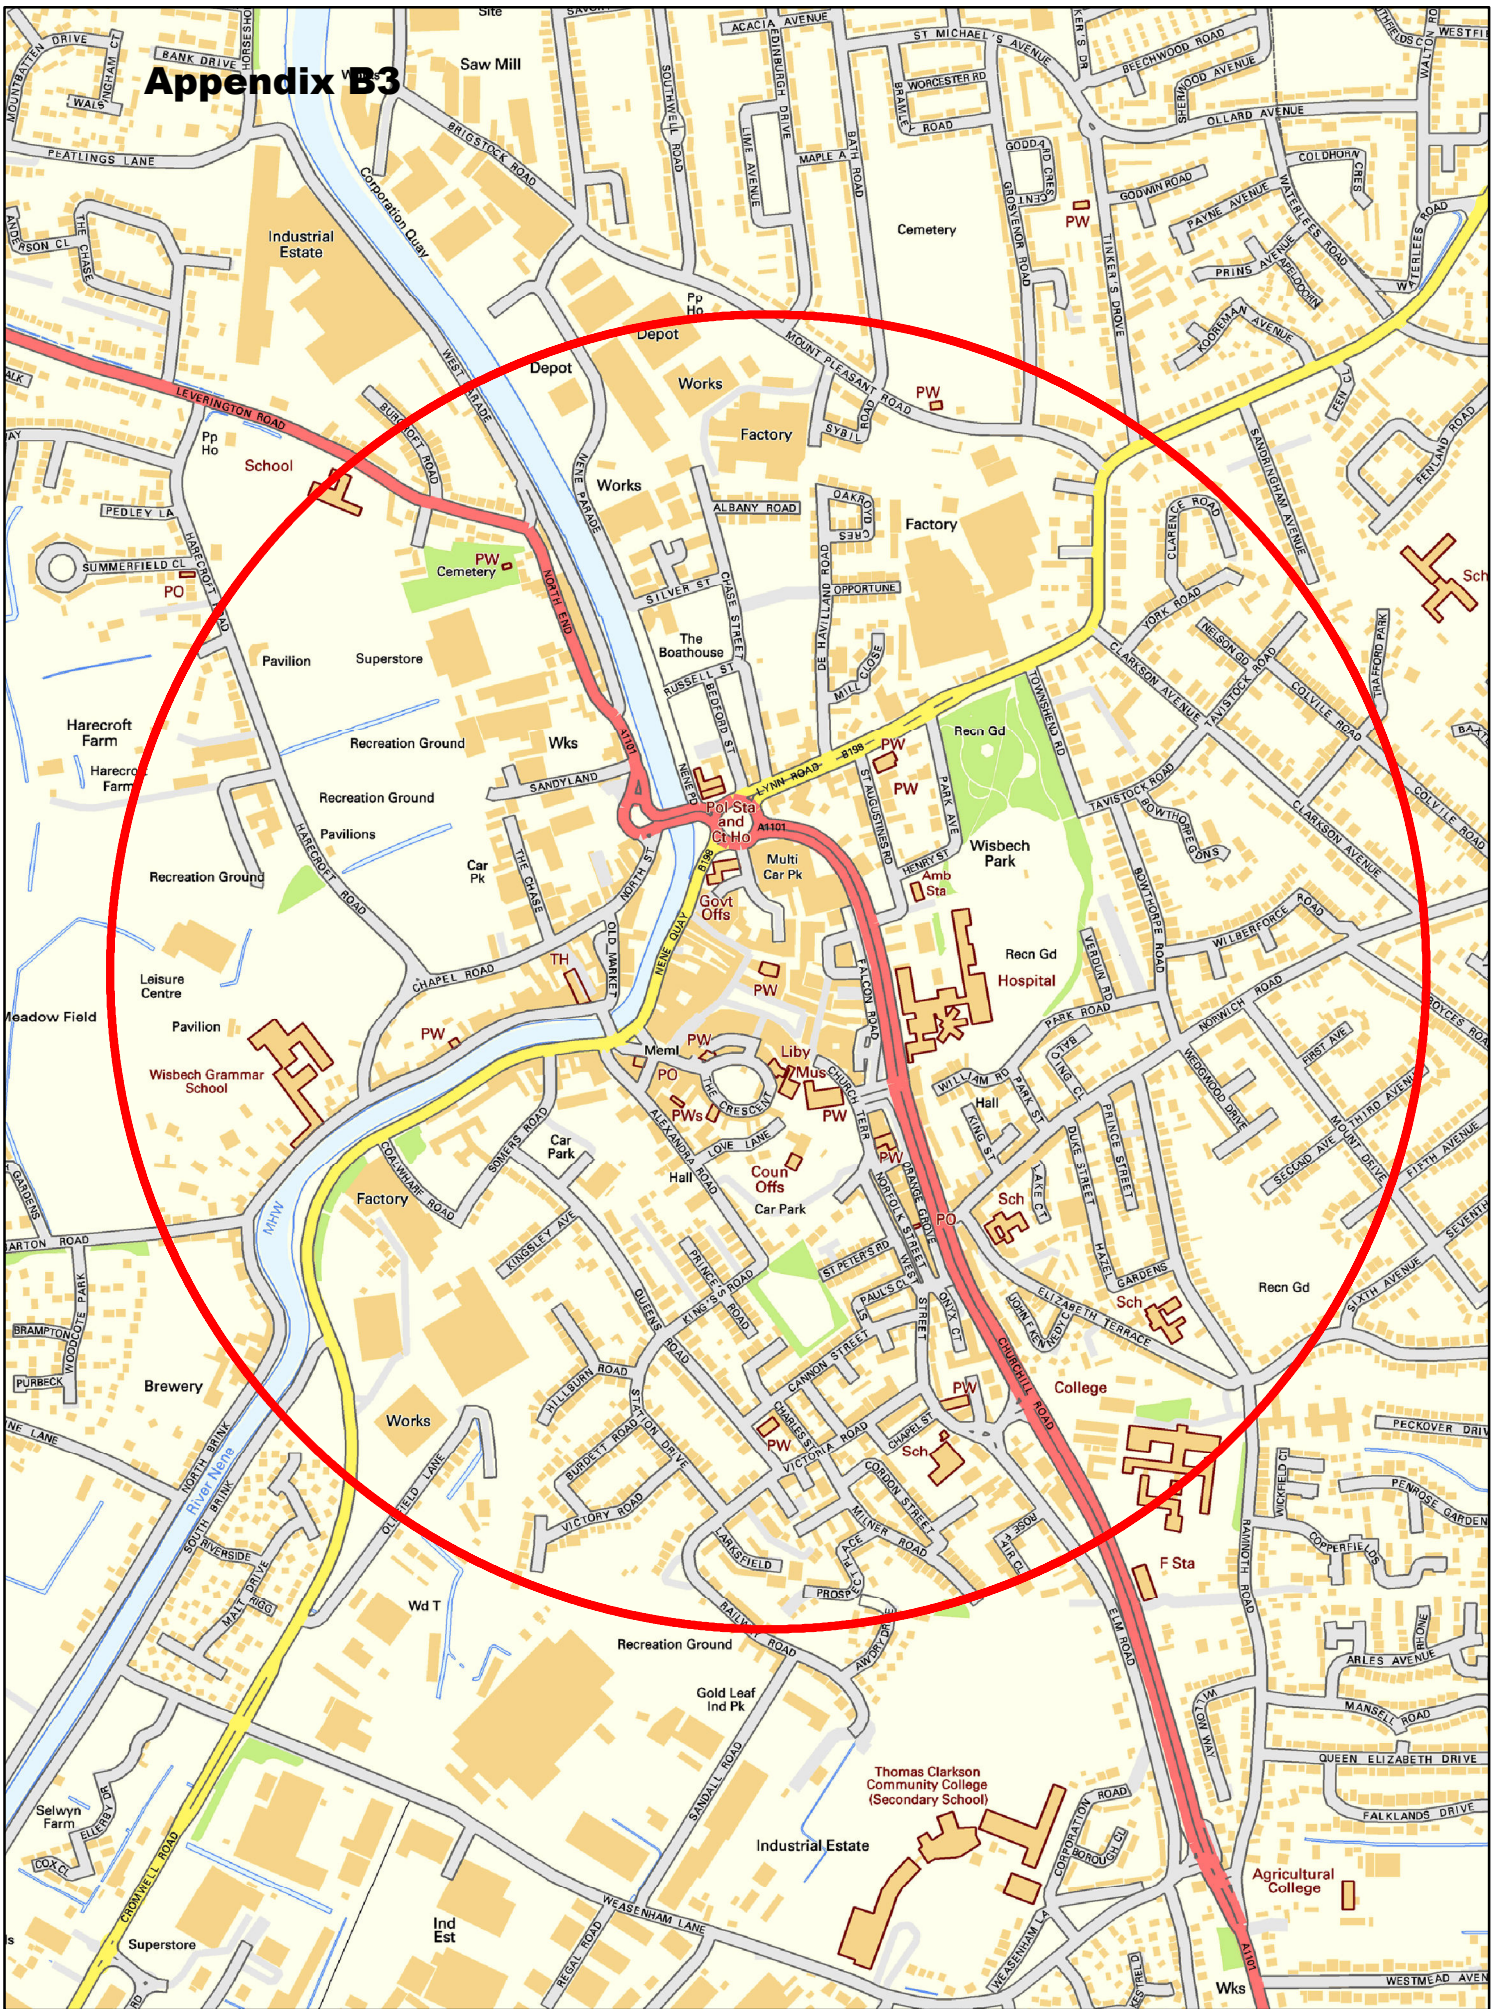

Appendix B3

Created on: 19/12/2012

Wisbech Cumulative Impact Zone

© Crown Copyright and database rights 2012 Ordnance Survey 10023778

Scale = 1:10,000