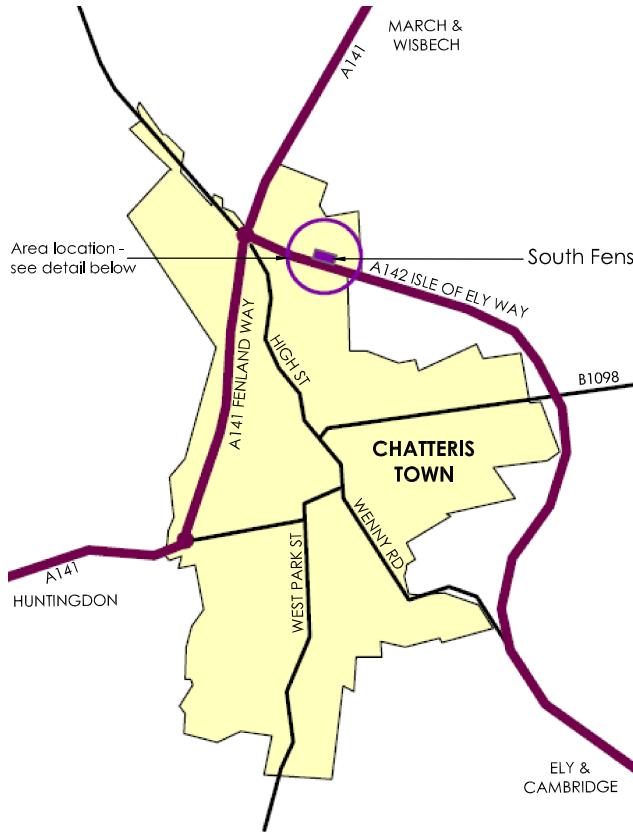

South Fens

BUSINESS CENTRE

Car Parking - available on site

South Fens Business Centre, Fenton Way, Chatteris, Cambridgeshire, PE16 6TT
T: 01354 691623 F: 01354 691614 E: southfens@fenland.gov.uk

www.southfens.com