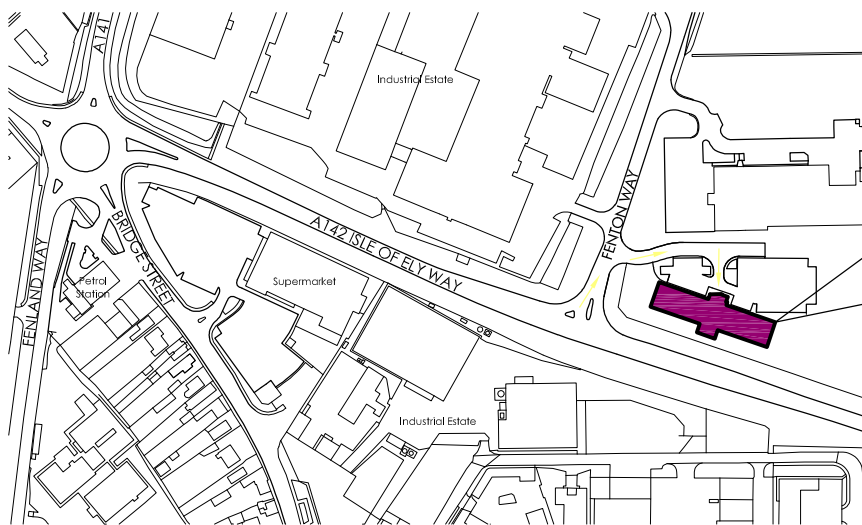

South Fens

BUSINESS CENTRE

Car Parking - available on site

South Fens Business Centre, Fenton Way, Chatteris, Cambridgeshire, PE16 6TT
T: 01354 691623 F: 01354 691614 E: southfens@fenland.gov.uk

www.southfens.com