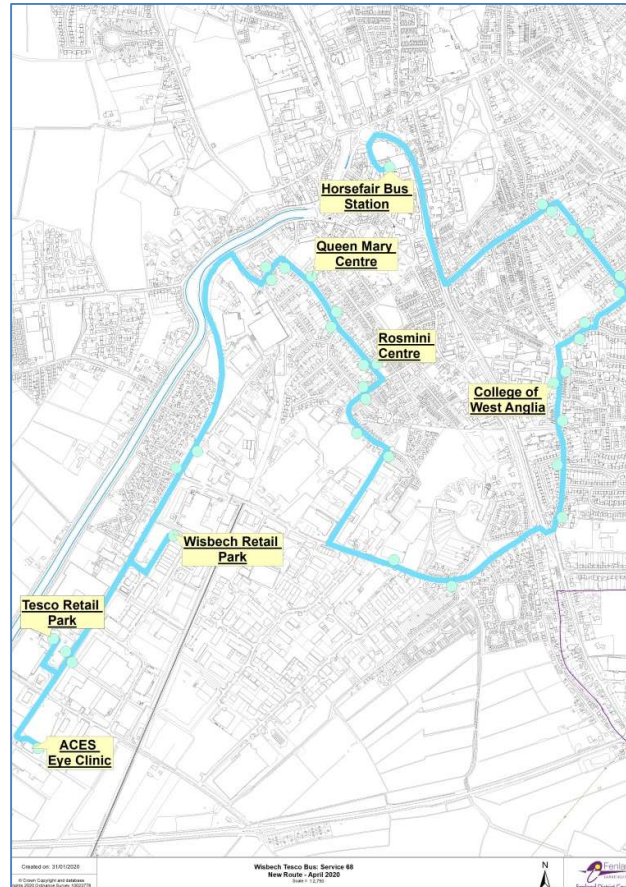

Fares

- Adult Single £1.90
- Adult Return £3.40
- Child Single £1.20
- Child Return £2.20

Free travel for Concessionary Bus Pass Holders.

No membership required.

Service operating times
09:30 – 13:36 Monday to Friday
(excluding Bank Holidays).

Operated by-

01354 661234

www.fact-cambs.co.uk

Route Map

For a larger version of this route map
please visit www.fact-cambs.co.uk

Timetable

April 2020