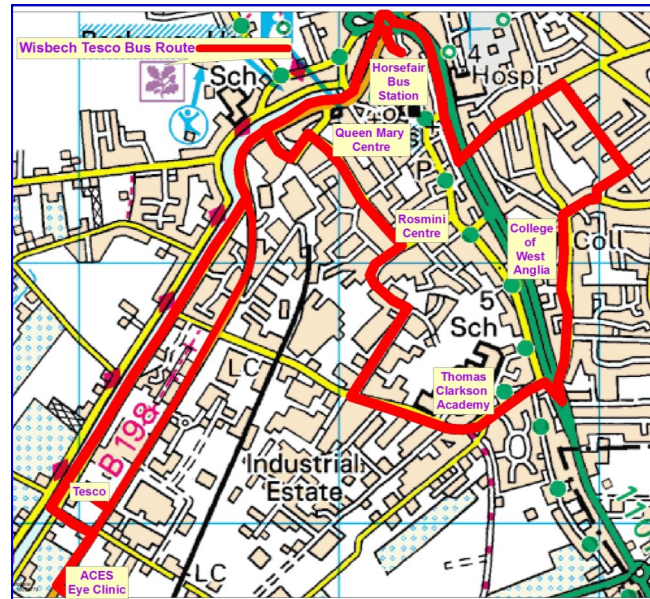

Route Map

For a larger version of this map please
contact:

Wisbech Bus Service Project

Telephone: 01354 622318

Email:

neighbourhoodstrategy@fenland.gov.uk

www.fenland.gov.uk/wisbechbusserviceproject

TIMETABLE

OCTOBER 2018

Service 68

Serving-

- ◇ Horsefair Bus Station
- ◇ Tesco
- ◇ Ramnoth Road
- ◇ Cromwell Road
- ◇ Weasenhams Lane
- ◇ Victoria Road
- ◇ Railway Road
- ◇ Mount Drive
- ◇ Somers Road
- ◇ Queens Road

Fenland Association for Community Transport

Tel: 01354 661234

Cromwell Road Tesco	9:30	10:42	11:54	14:06	15:18	16:35
Cromwell Road (Oldfield)	9:31	10:43	11:55	14:07	15:19	16:36
Somers Road	9:34	10:46	11:58	14:10	15:22	16:39
Queens Road	9:35	10:47	11:59	14:11	15:23	16:40
Victoria Road	9:36	10:48	12:00	14:12	15:24	16:41
Railway Road	9:36	10:48	12:00	14:12	15:24	16:41
Weasenham Lane	9:37	10:49	12:01	14:13	15:25	16:42
Ramnoth Road	9:40	10:52	12:04	14:16	15:28	16:45
Money Bank	9:41	10:53	12:05	14:17	15:29	16:46
Mount Drive	9:42	10:54	12:06	14:18	15:30	16:47
Norwich Road	9:43	10:55	12:07	14:19	15:31	16:48
Horsefair Bus Station	9:50	11:02	12:14	14:26	15:38	16:55
South Brink	9:55	11:07	12:19	14:31	15:43	17:00
ACES Eye Clinic	9:58	11:10	12:22	14:34	15:46	17:03
Cromwell Road Tesco	10:05	11:17	12:29	14:41	15:53	17:10
Cromwell Road (Oldfield)	10:06	11:18	12:30	14:42	15:54	17:11
Horsefair Bus Station	10:13	11:25	12:37	14:49	16:01	17:18
Norwich Road	10:15	11:27	12:39	14:51	16:03	17:20
Mount Drive	10:16	11:28	12:40	14:52	16:04	17:21
Money Bank	10:17	11:29	12:41	14:53	16:05	17:22
Ramnoth Road	10:19	11:31	12:43	14:55	16:07	17:24
Weasenham Lane	10:21	11:33	12:45	14:57	16:09	17:26
Railway Road	10:22	11:34	12:46	14:58	16:10	17:27
Victoria Road	10:23	11:35	12:47	14:59	16:11	17:28
Queens Road	10:24	11:36	12:48	15:00	16:12	17:29
Somers Road	10:25	11:37	12:49	15:01	16:13	17:30
South Brink	10:27	11:39	12:51	15:03	16:15	17:32
ACES Eye Clinic	10:30	11:42	12:54	15:06	16:18	
Cromwell Road Tesco	10:35	11:47	12:59	15:11	16:23	17:35