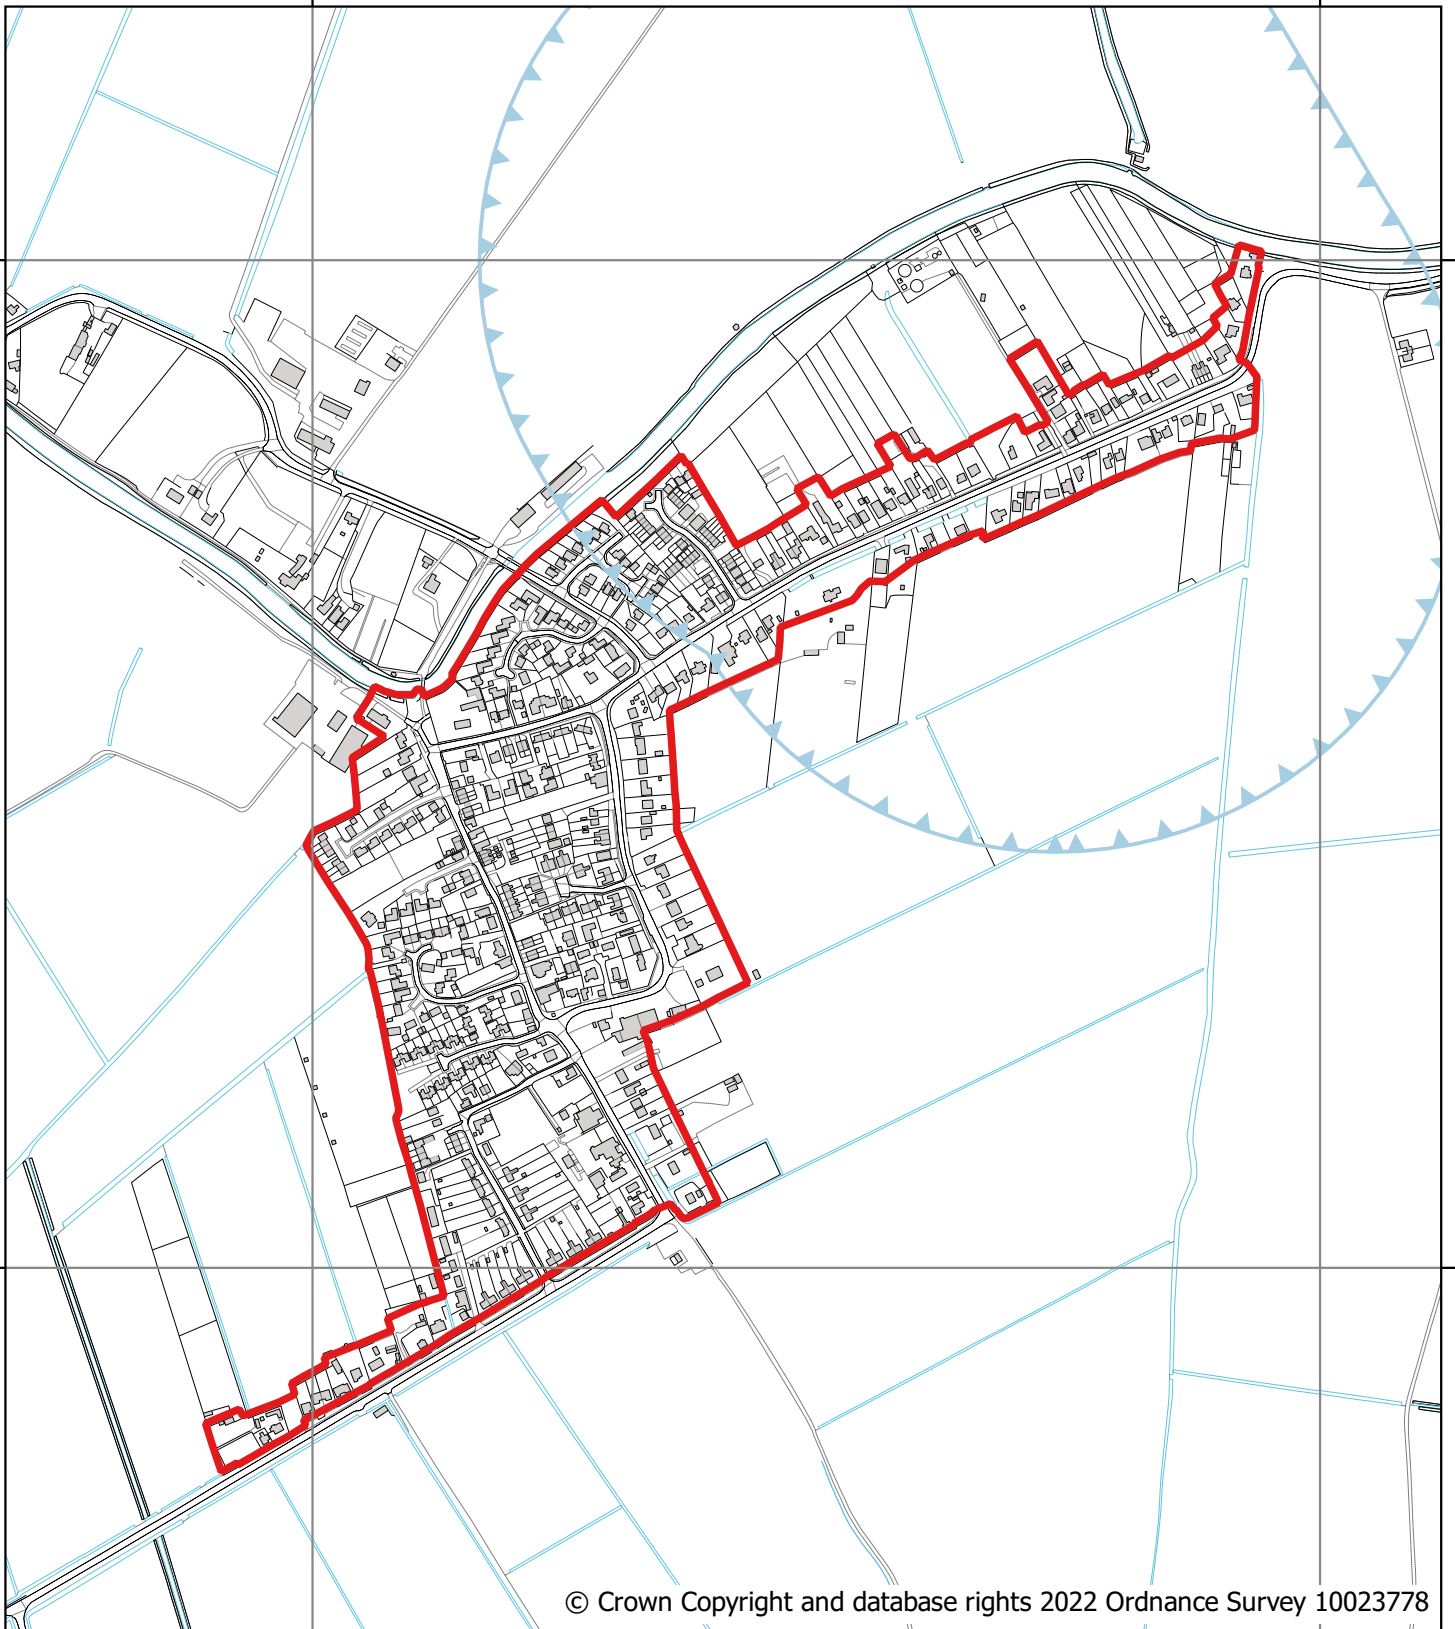

534000

535000

291000

291000

290000

290000

© Crown Copyright and database rights 2022 Ordnance Survey 10023778

534000

535000

Draft Policies Map (August 2022) Benwick (Inset 01)

Key

- Settlement Boundary (LP1)
- ⋄ M&W Plan - Consultation Area (WRA)

Scale: 1:7500