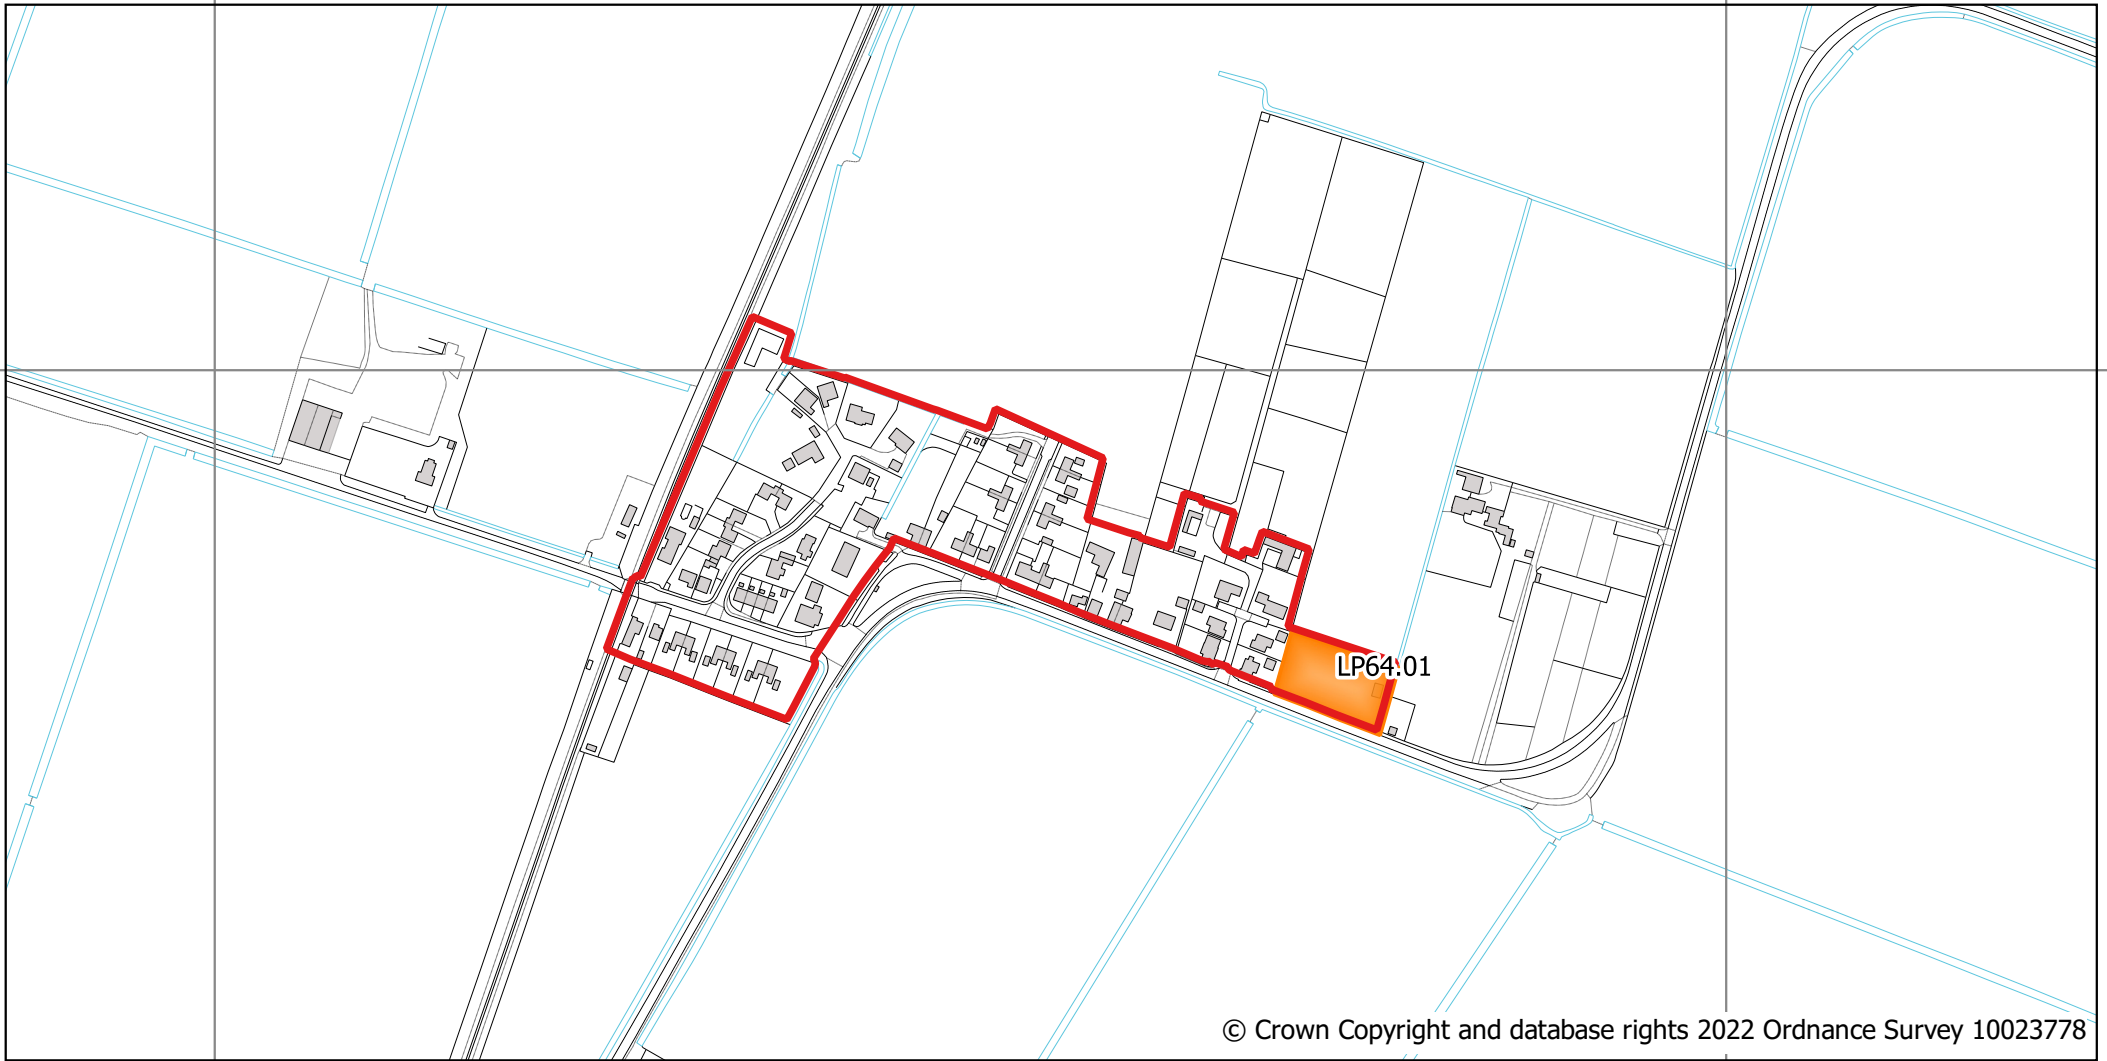

543000

544000

303000

303000

543000

544000

## Draft Policies Map (August 2022) Coldham (Inset 06)

Key

 Residential / Residential-led development (LP64)

 Settlement Boundary (LP1)

Scale: 1:5000