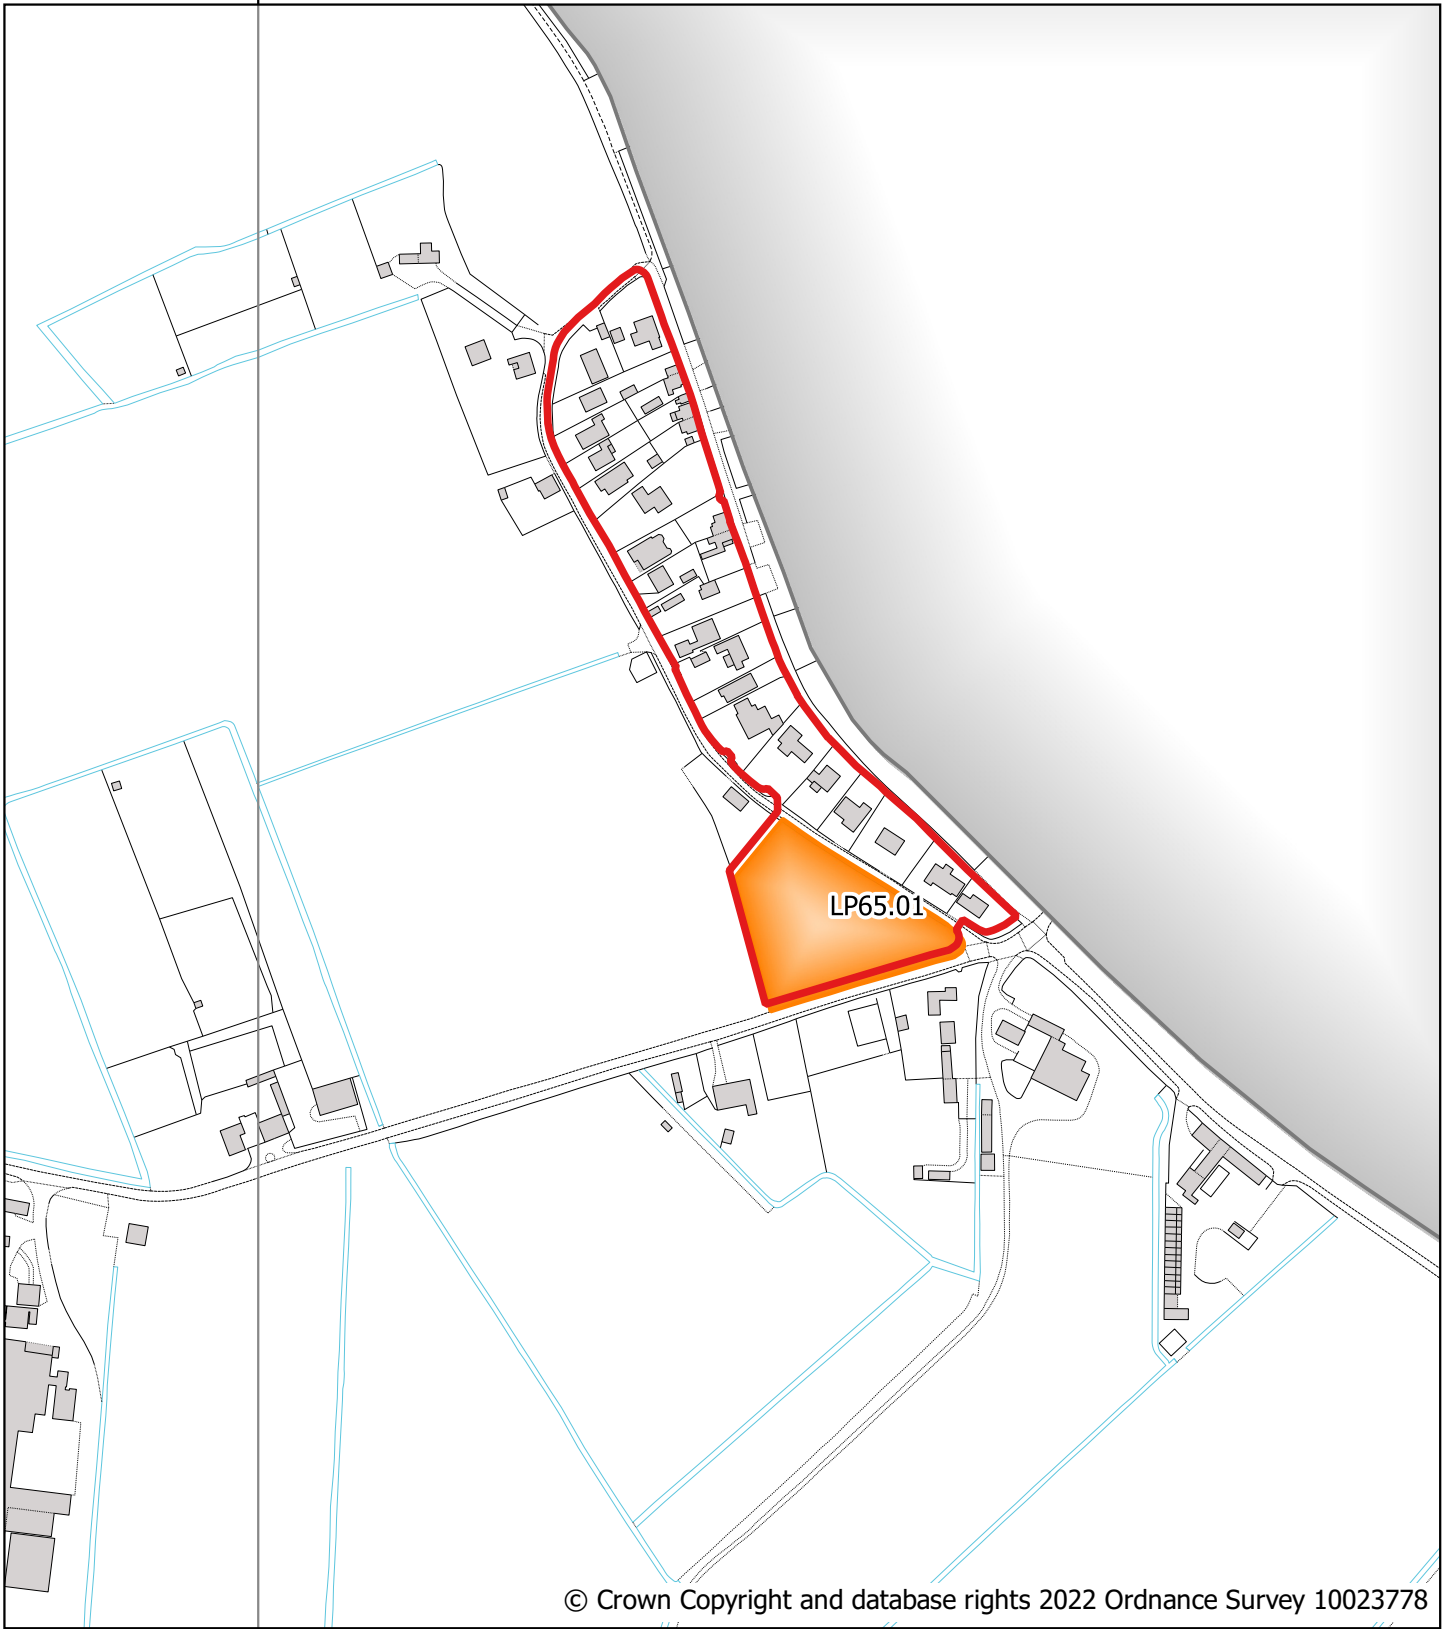

548000

© Crown Copyright and database rights 2022 Ordnance Survey 10023778

548000

Draft Policies Map (August 2022) Collett's Bridge (Inset 07)

Key

 Residential / Residential-led development (LP65)

 Settlement Boundary (LP1)

 Fenland District

 Area beyond district boundary

Scale: 1:3500