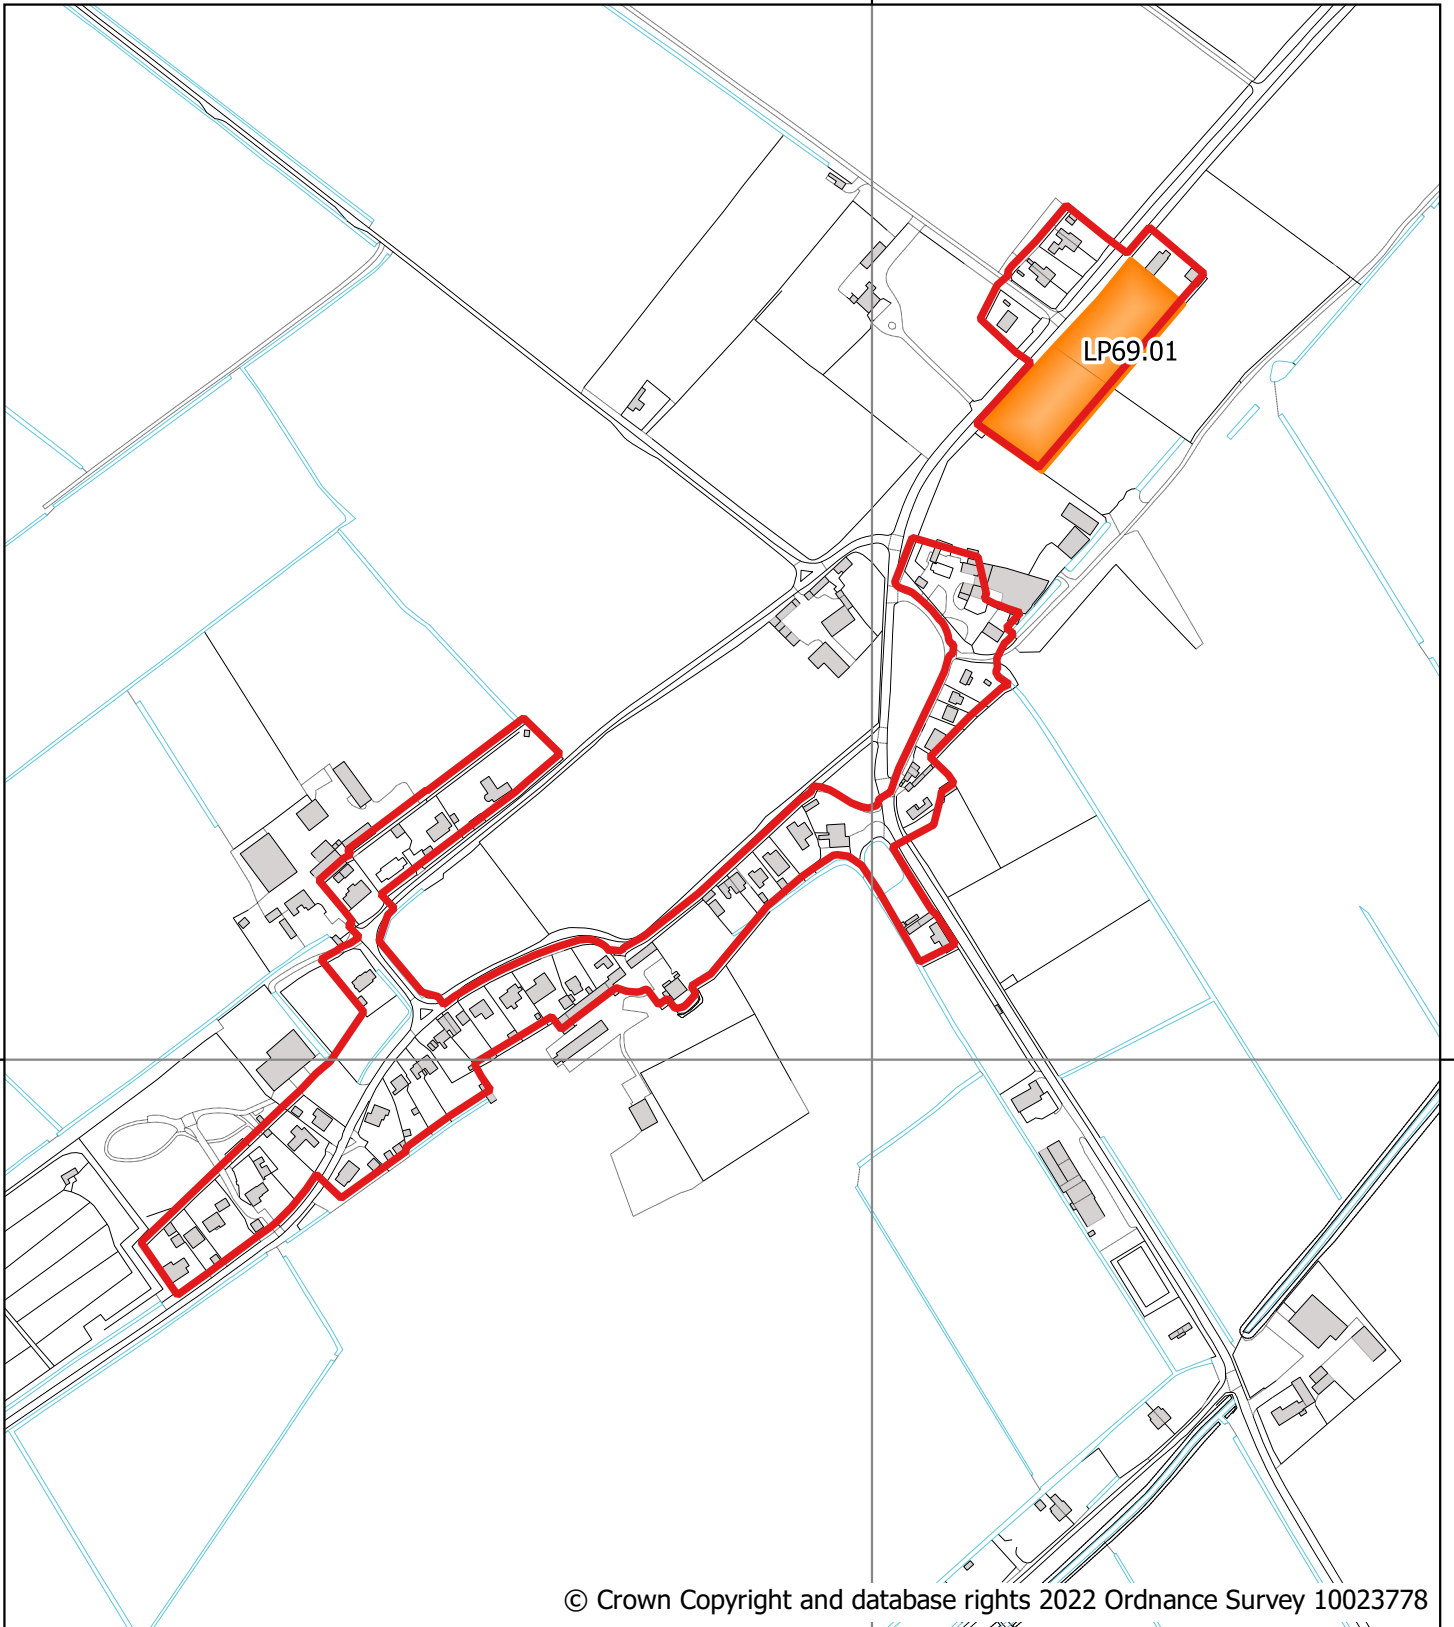

540000

© Crown Copyright and database rights 2022 Ordnance Survey 10023778

540000

Draft Policies Map (August 2022) Tholomas Drove (Inset 22)

Key

-  Residential / Residential-led development (LP69)
-  Settlement Boundary (LP1)

Scale: 1:5000