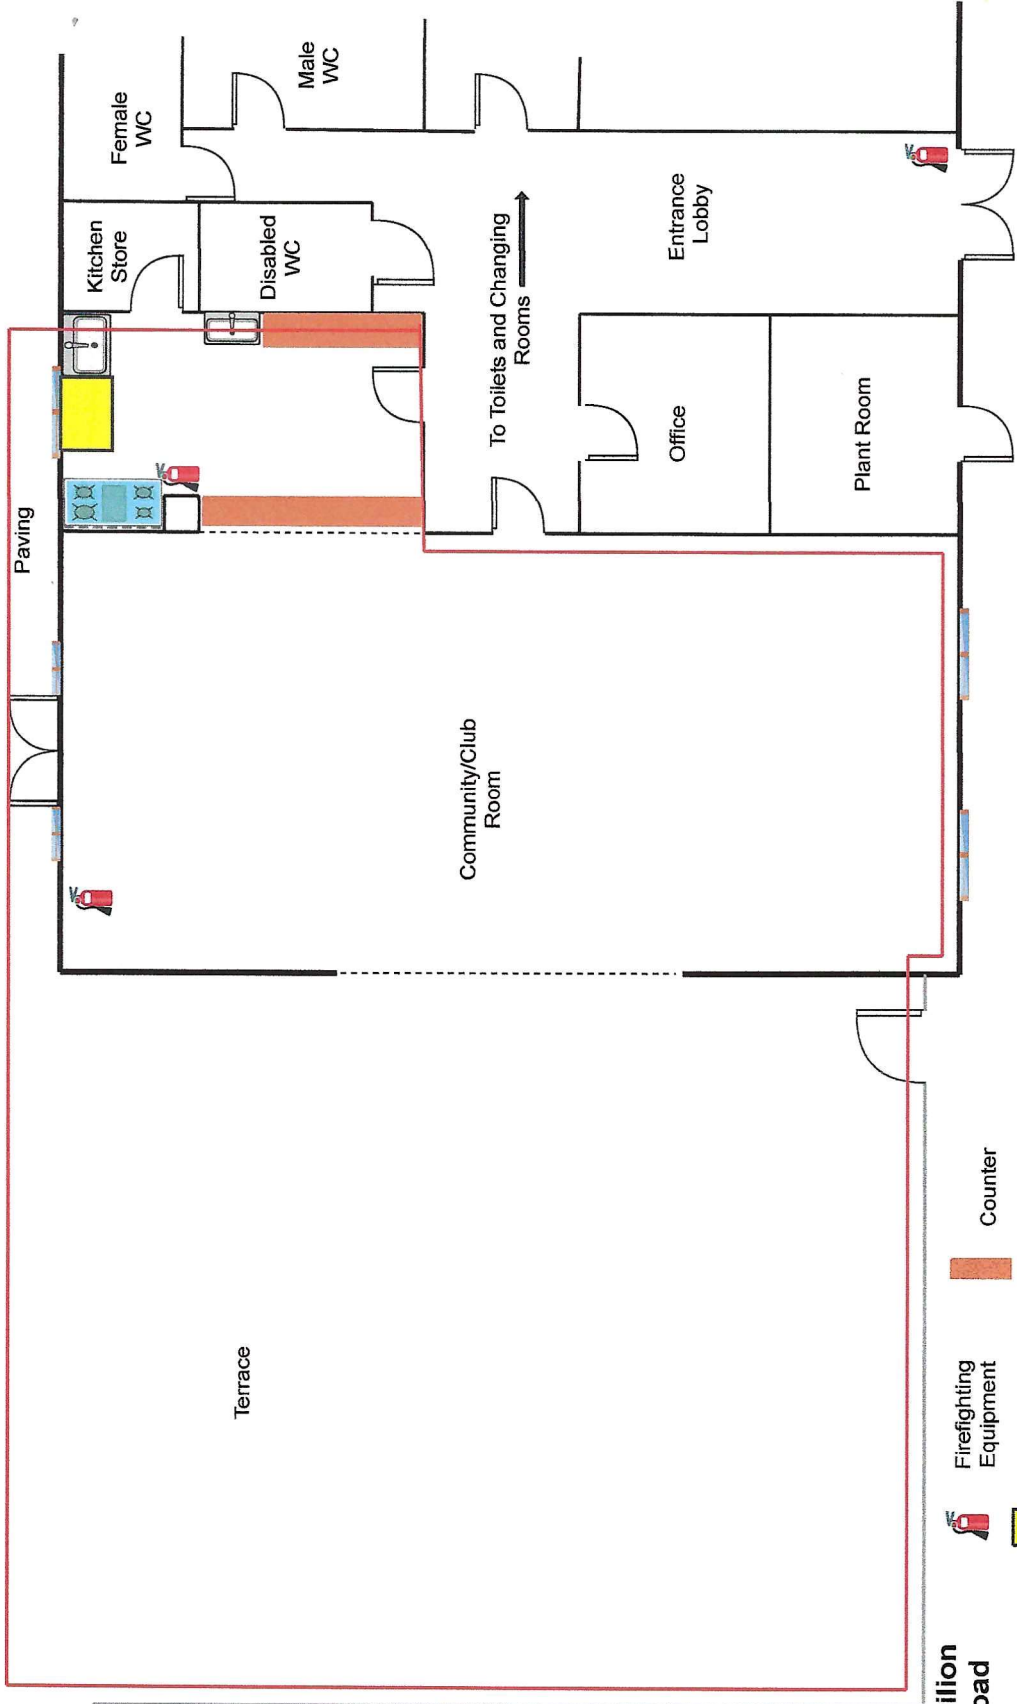

Field

Estover Pavilion
Estover Road
March
PE15 8SF

Red Line Delineates
 Licensable Area

Scale Approximately 1:100

-  Firefighting Equipment
-  Hot Plate
-  Cooker/Hob
-  Sink
-  Counter
-  Shutters
-  External Wall
-  Perimeter fencing