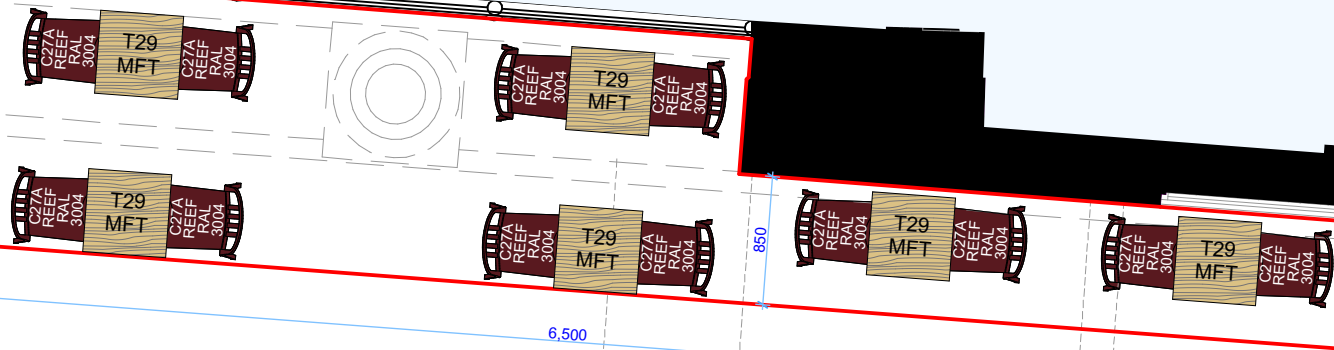

AFR-01: 'A' Board

1,100

T29
Mill Table Qty. 06

Colour / Finish: 20mm thick compact laminated exterior grade European Oak finish with mild steel metal base
Height: 720mm
Width/Depth: 550 x 550mm

C27
Reef Chair Qty. 12

Materials: High-strength polypropylene with Fibre Glass in the chemical injected moulded process
Height: 870mm
Seat Height: 460mm
Footprint Width/Depth: 495 x 520mm

A Frame Qty. 01

Material: Timber A-frame display board
Height: 1036mm
Width/Depth: 634 x 615mm