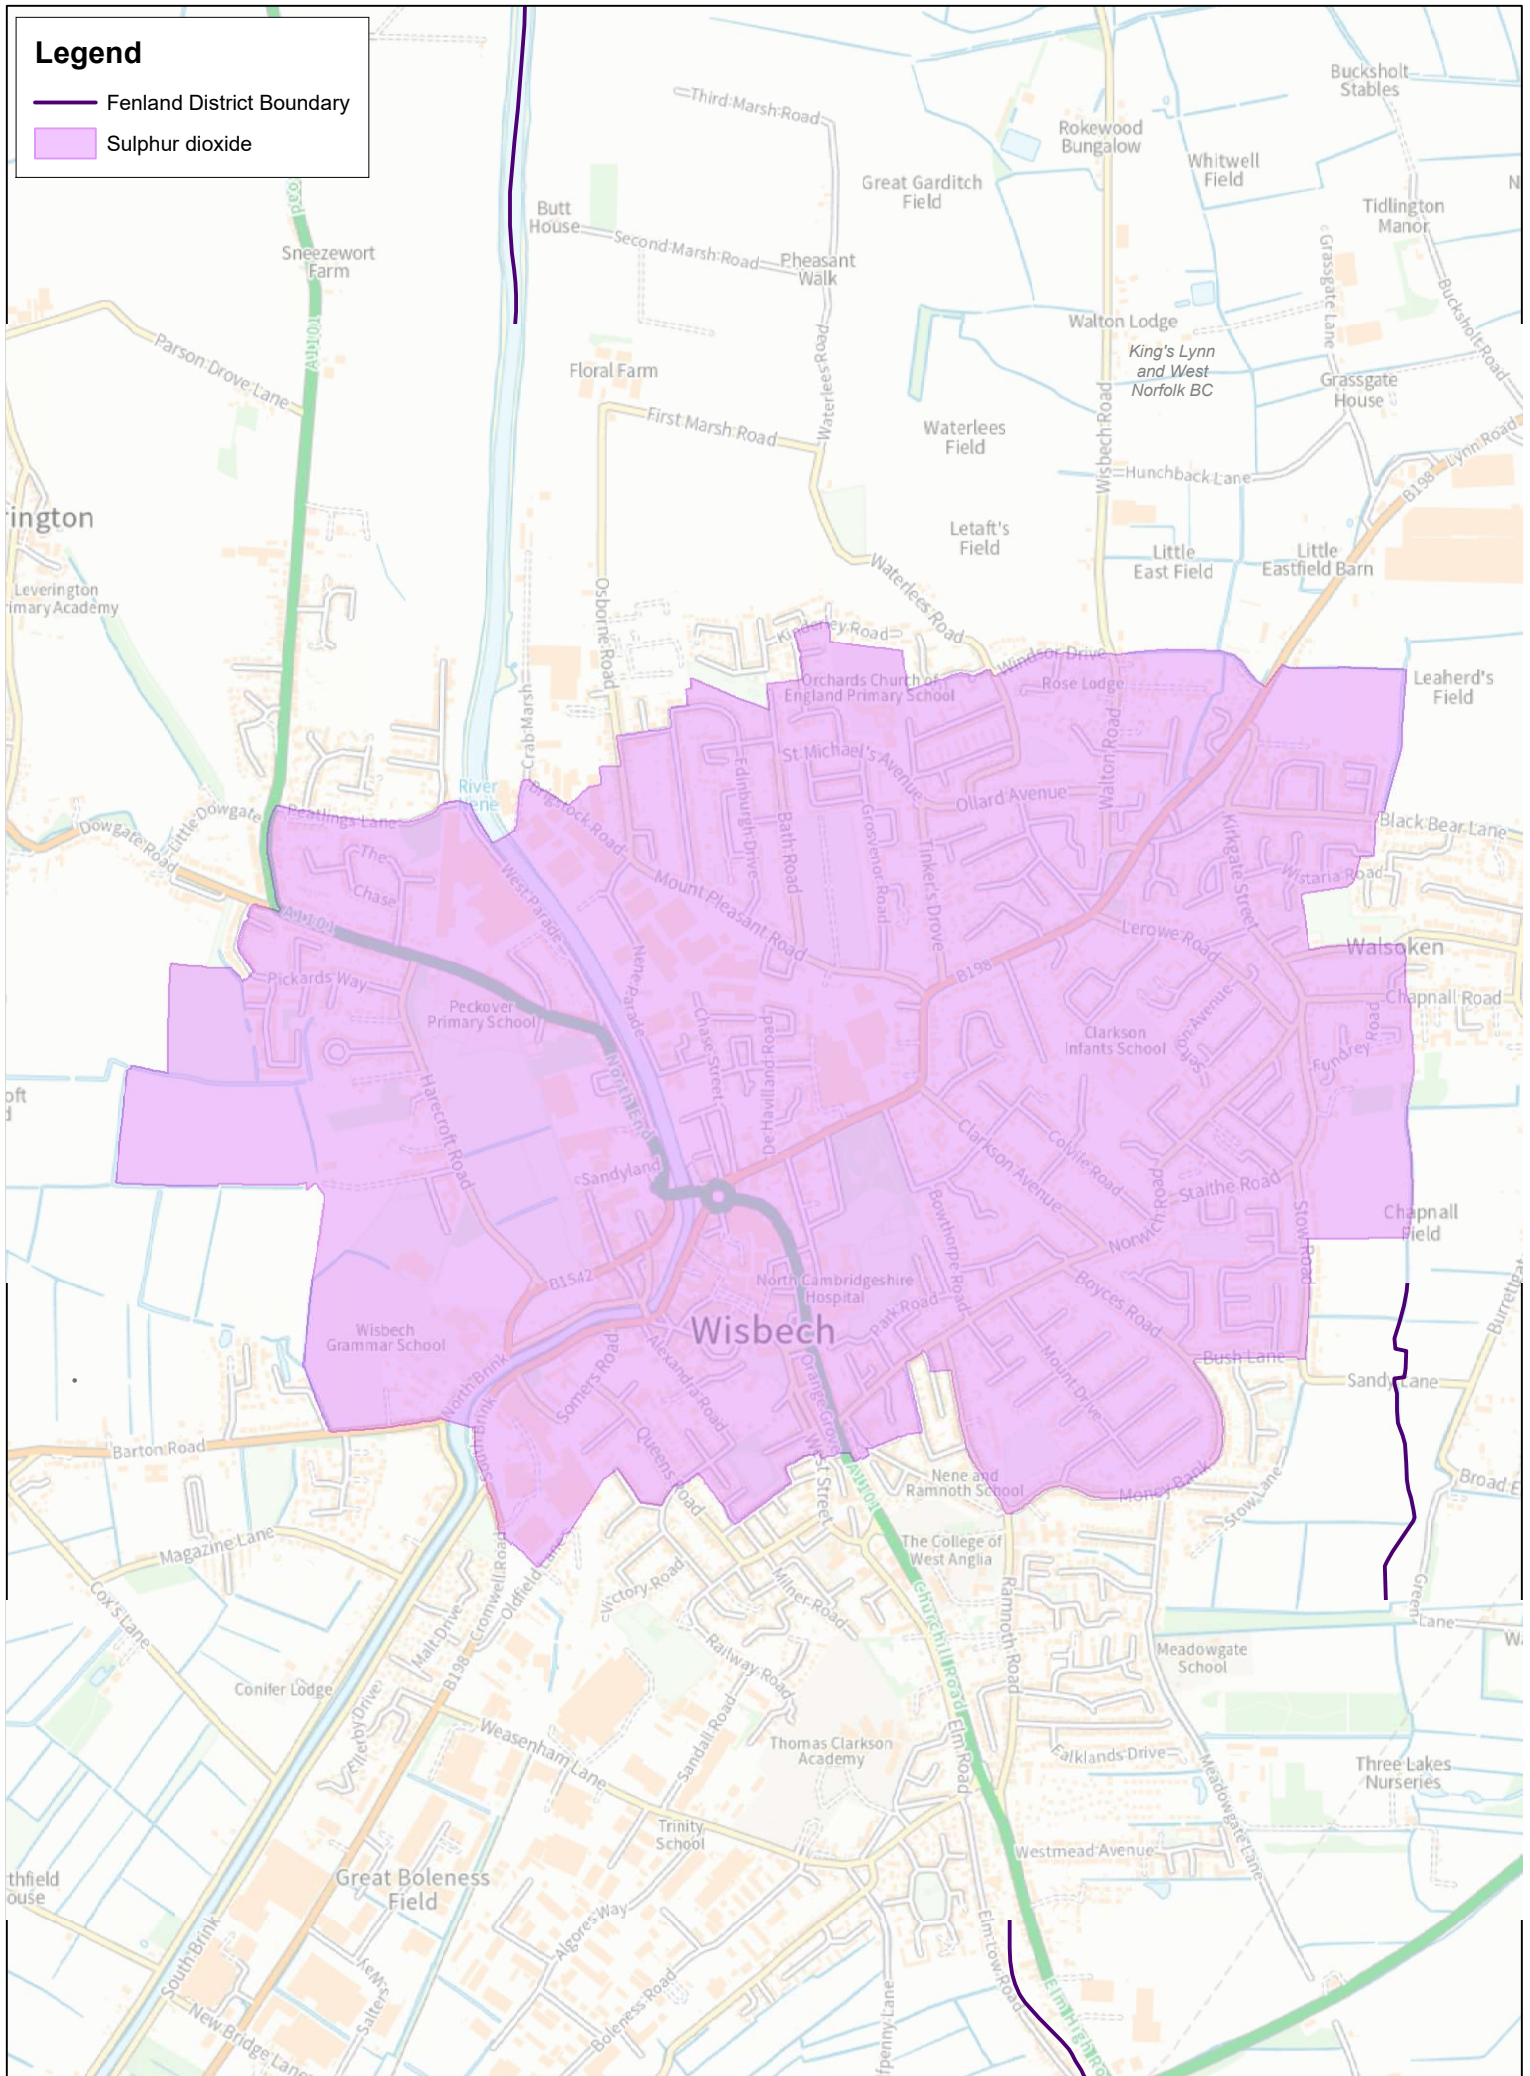

Legend

- Fenland District Boundary
- Sulphur dioxide

Created on: 22/11/2024

© Crown Copyright and database rights 2024 Ordnance Survey AC0000815148

Air Quality Management Areas

Scale = 1:12,500