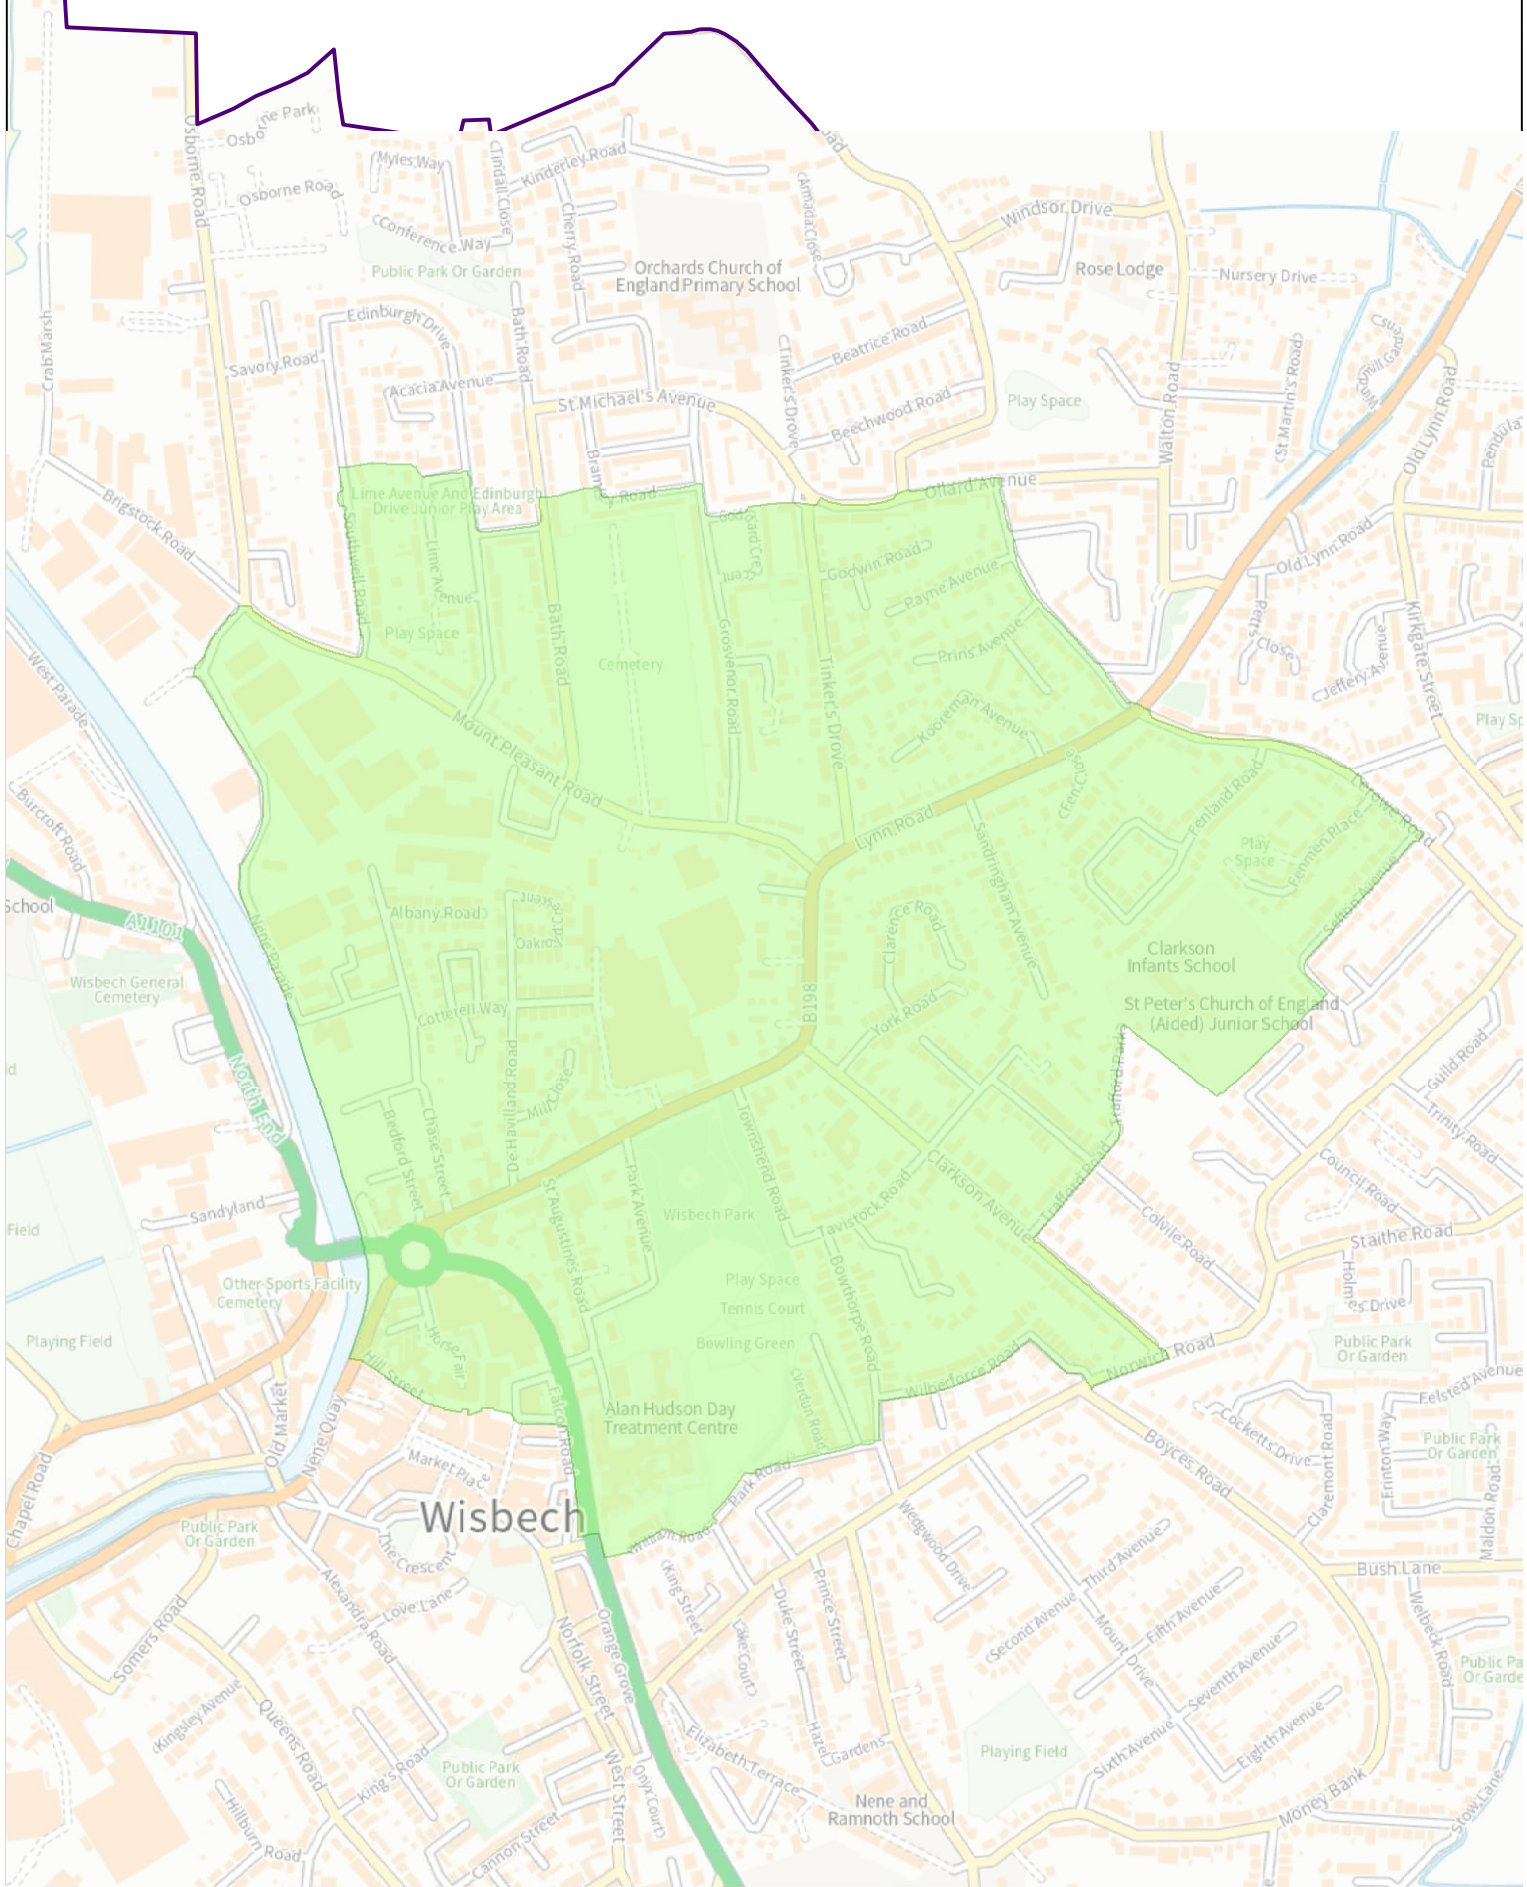

Legend

-  Fenland District Boundary
-  Particulate matter

King's Lynn
and West
Norfolk BC

Wisbech